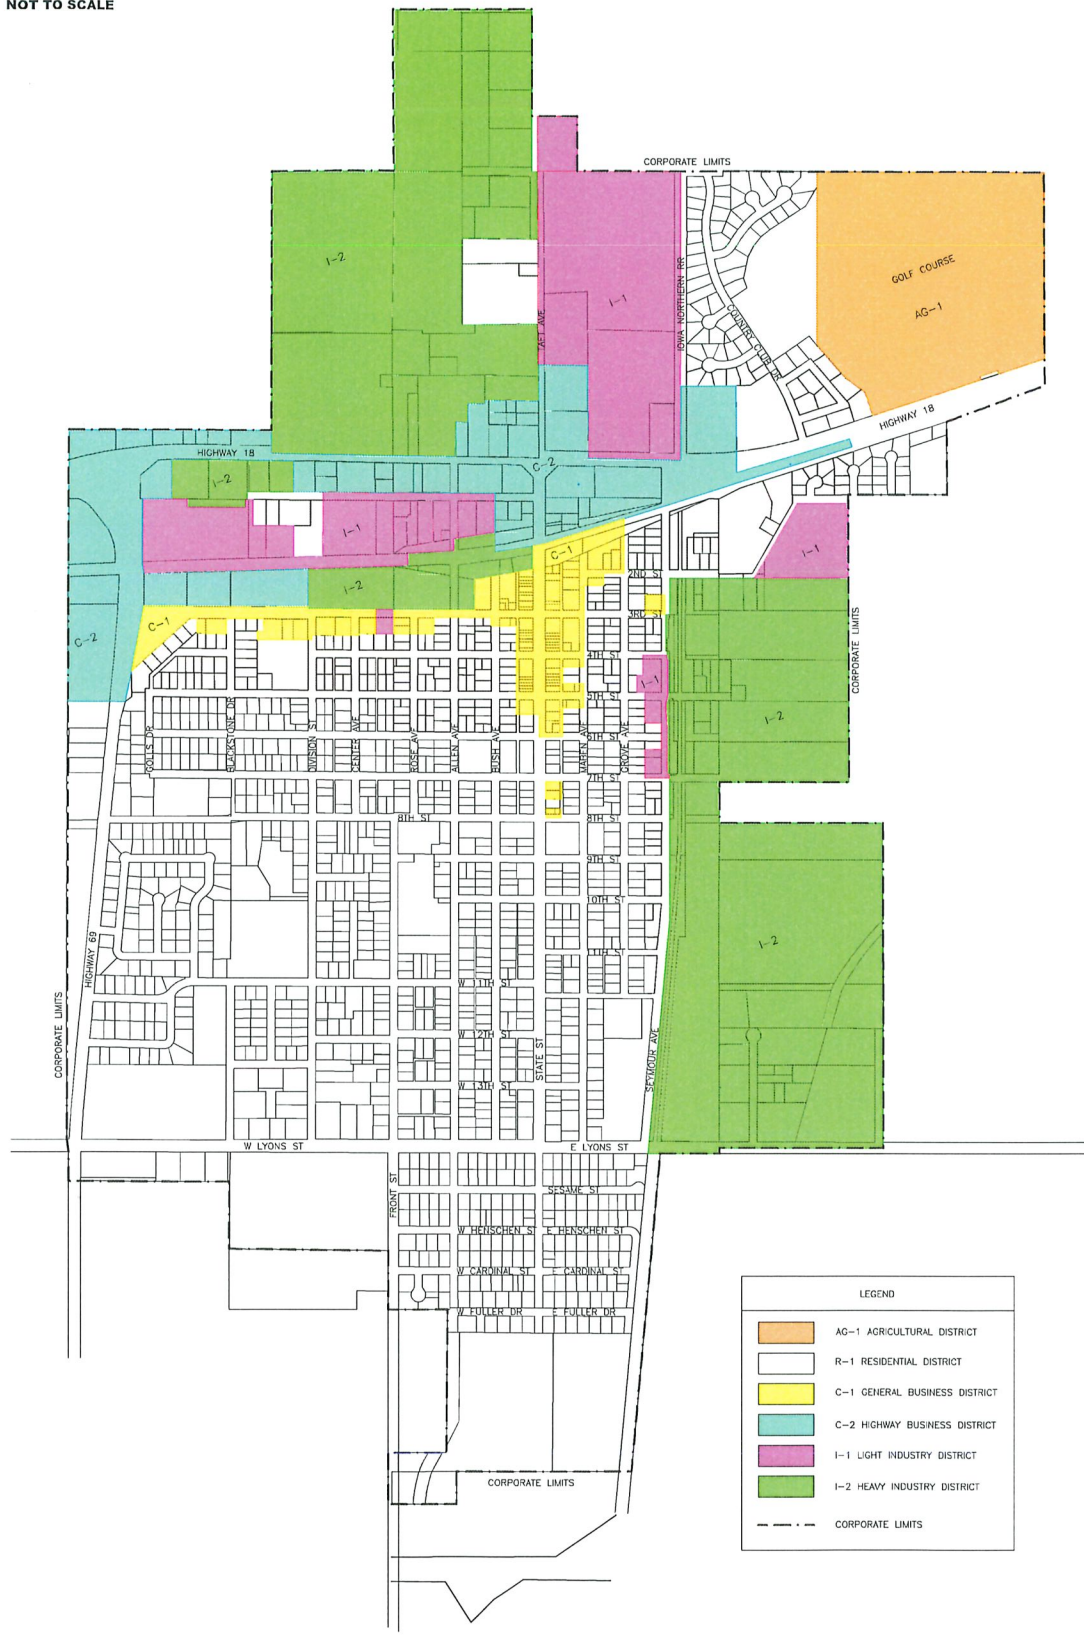

GARNER, IOWA ZONING MAP

NOT TO SCALE

LEGEND	
	AG-1 AGRICULTURAL DISTRICT
	R-1 RESIDENTIAL DISTRICT
	C-1 GENERAL BUSINESS DISTRICT
	C-2 HIGHWAY BUSINESS DISTRICT
	I-1 LIGHT INDUSTRY DISTRICT
	I-2 HEAVY INDUSTRY DISTRICT
	CORPORATE LIMITS